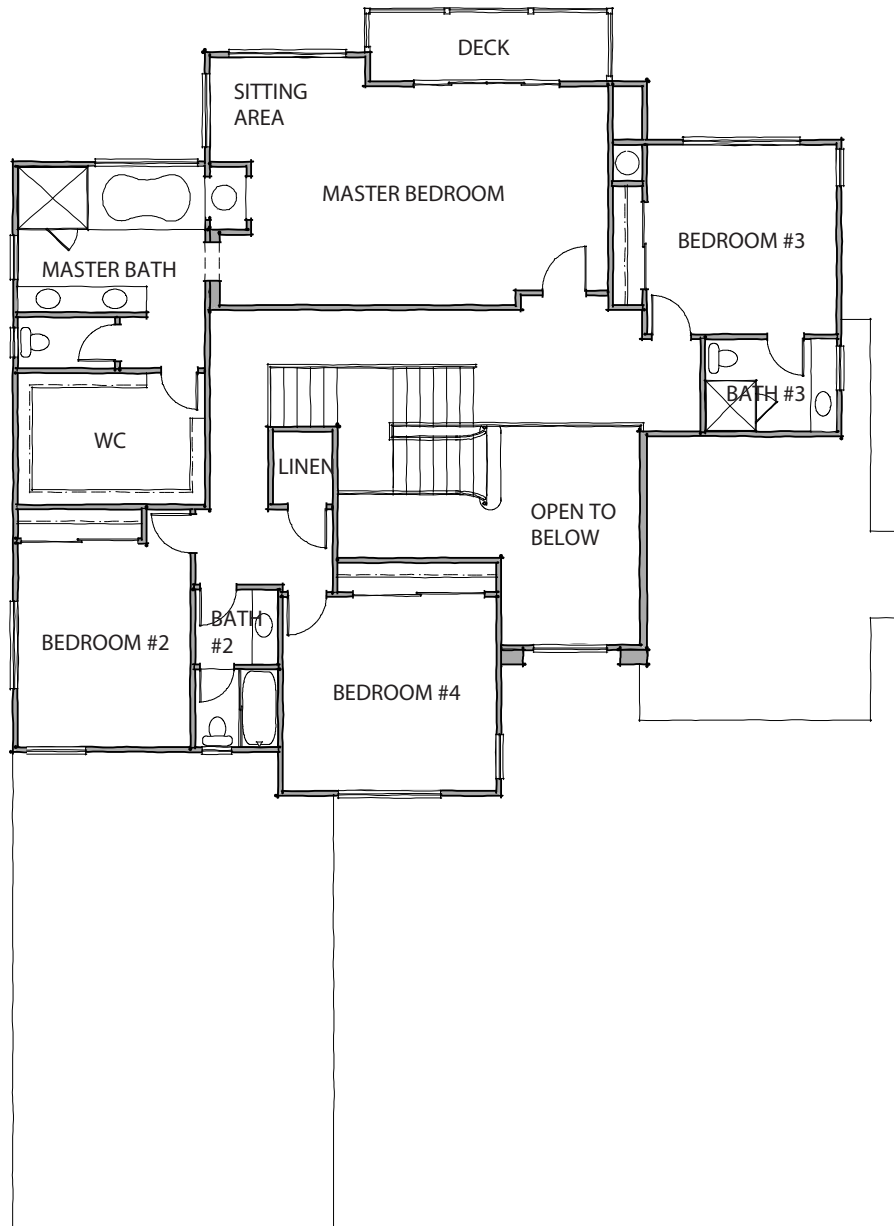

Spyglass Living

at OCEAN COLONY

Home Site 13

SECOND FLOOR PLAN

For more information, please contact: Catherine Howard T: (650) 712-5700 C: (650) 868-8533 kenmark.com

KENMARK PROPERTIES